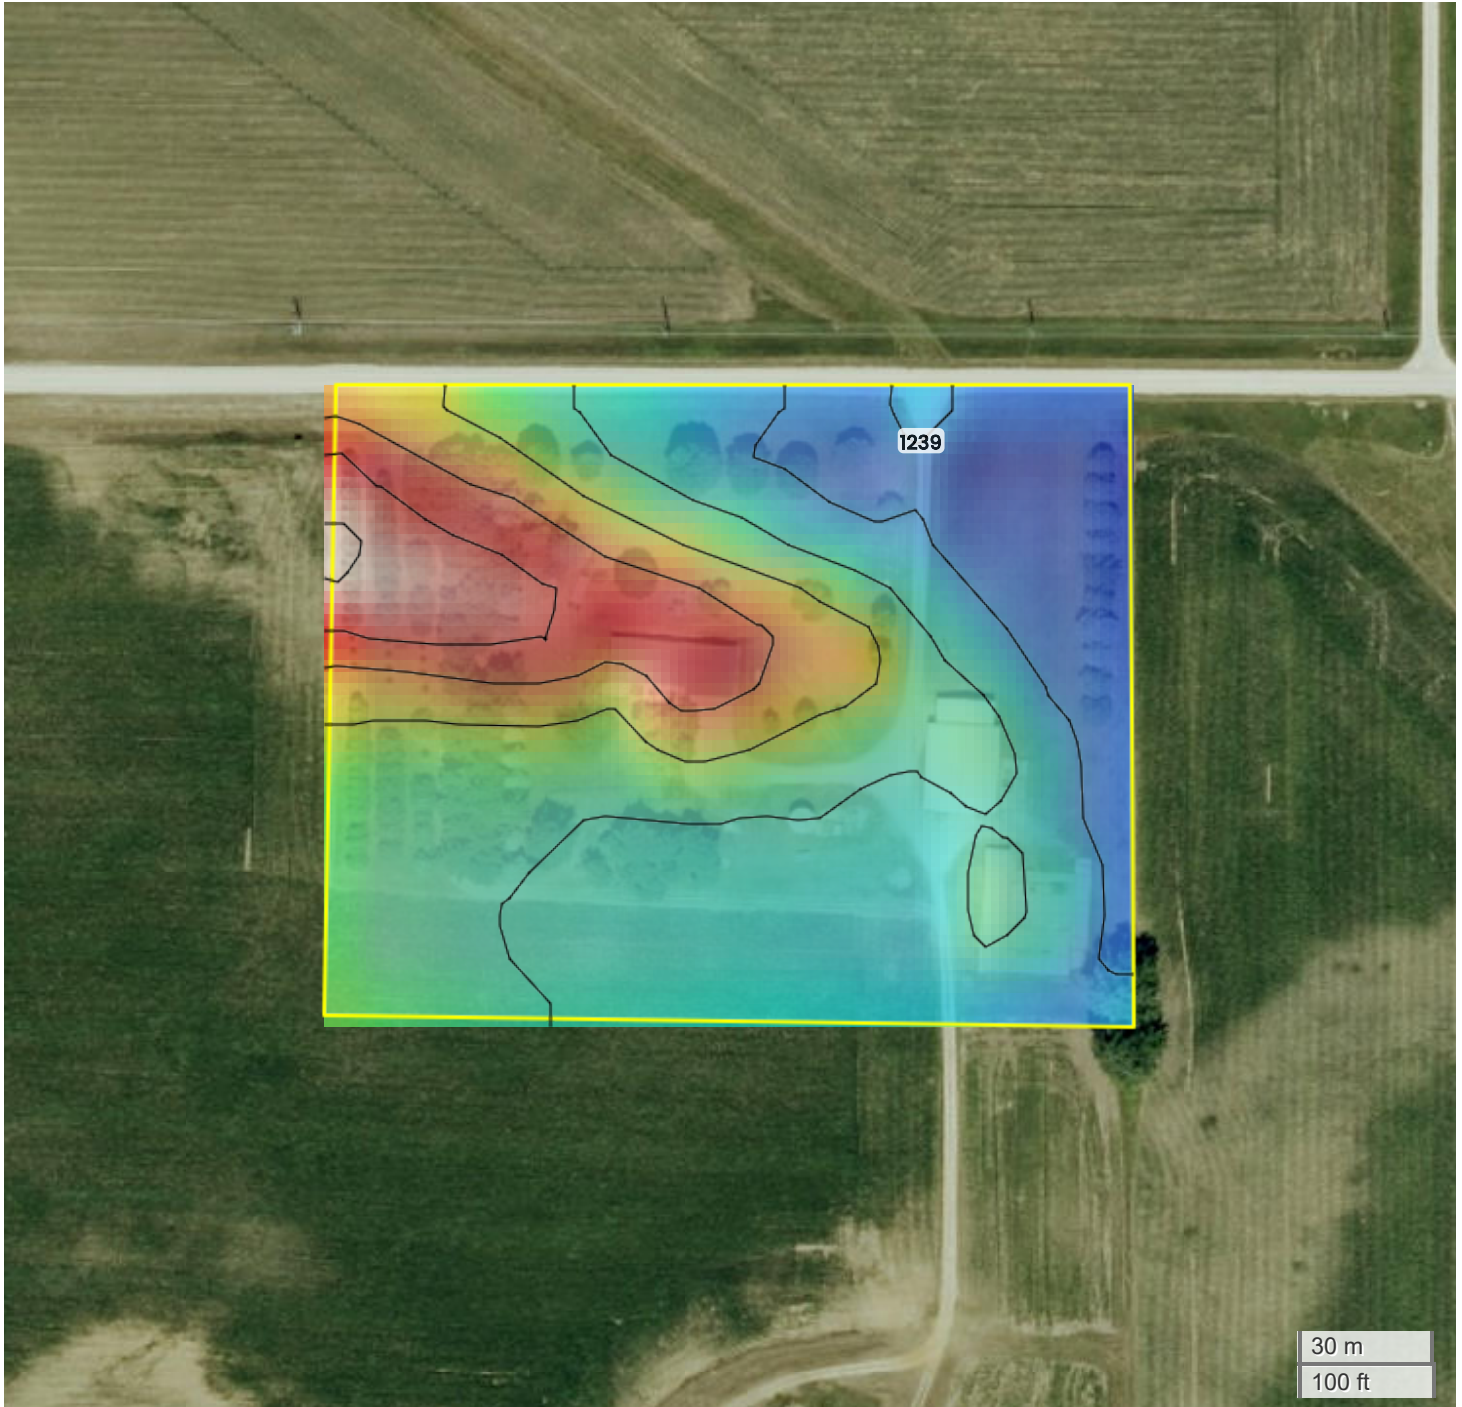

68.97 ACRES - DODGE COUNTY - VERNON TWP (6.12 AC TOTAL, 0.81 AC TILLABLE)

TOPOGRAPHY

Center: 43.934826, -92.709380

02-105N-16W

Vernon Township

Dodge County, MN

Source:	USGS 10m DEM
Interval(ft):	3
Max:	1254.0 ft
Min:	1239.0 ft
Range:	15.0 ft
Average:	1246.5 ft